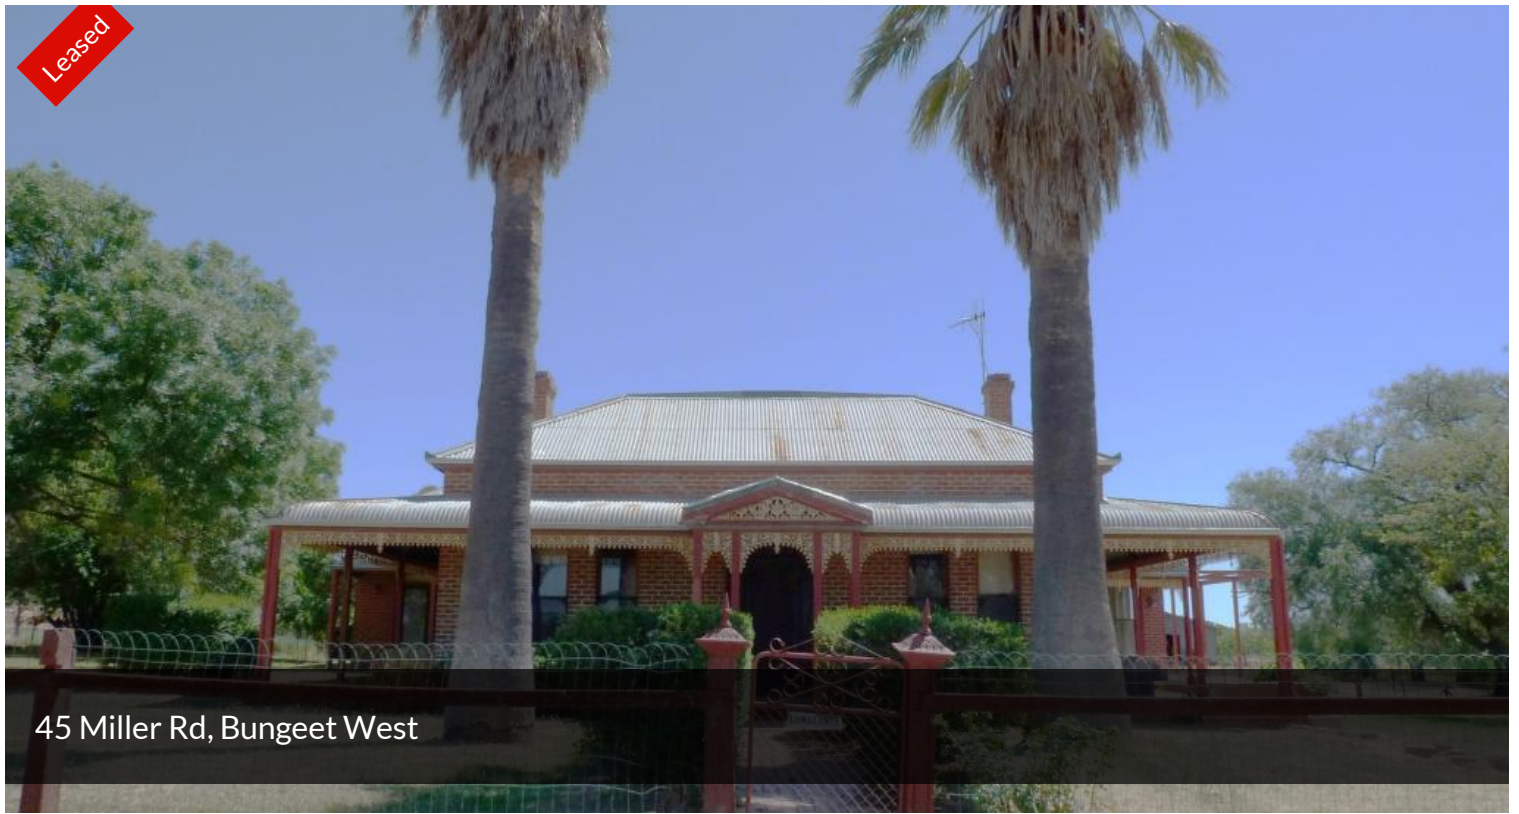

Leased

45 Miller Rd, Bungeet West

## LOMA LANGI HOMESTEAD

Surrounded by farmland and picturesque rural views and situated only 20 minutes from Benalla you will find "Lomalangi" an impressive 4 bedroom farmhouse built in the early 1900's. The home is packed with period charm including high ceilings and ornate fireplaces. The home has 2 living areas, 2 bathrooms plus an additional 3rd toilet in the laundry. In addition to the bedrooms there is a office / study (not large enough to be used as bedroom). The home is currently undergoing some refurbishment including some painting and some new floor coverings. A more recent extension at the rear is where you will find a large light filled open plan kitchen, dining and lounge area. The kitchen has all the mod con's including dishwasher and storage will never be an problem with the 4 meter (approx) island bench and walk in pantry. The homes additional storage includes built in cabinetry in the office and the living room plus three linen cupboards. The master bedroom has a good sized walk in robe and there are 2 lovely stand alone robes provided. The high ceilings help keep the home cool in summer in addition the split system and ceiling fans in all bedrooms, wood fire heater and electric heating will ensure you are comfortable all year round. The home has solar power and bottle gas for cooking. Outside there is 2

🛏 4 🚿 2 🚗 2

Price APPLICATIONS  
CLOSED

Property Type Rental

Property ID 1022

### OFFICE DETAILS

Benalla  
0410556531

**BRR** Benalla Residential Rural  
Real Estate

bays of a large shed which can be used for under cover car parking and smaller shed for firewood and mower etc. There is no additional land available apart from the yard surrounding the home. The home is not suitable for pets as a working farm surrounds the home. Bus stop for Wangaratta and Benalla schools is located at the crossroad nearby.